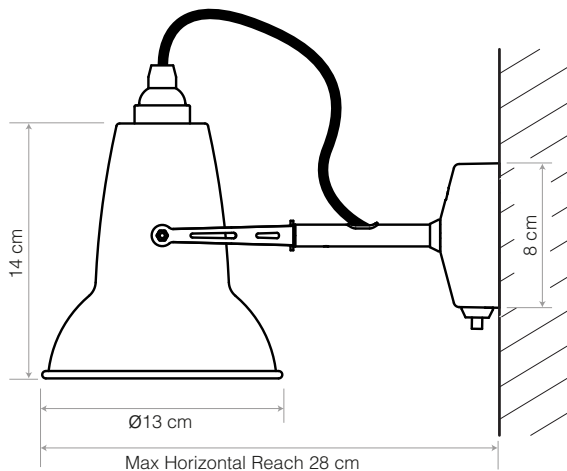

Original 1227™ Mini Ceramic Wall Light

ANGLEPOISE®

Original 1227™ Mini Ceramic Collection | Technical Sheet

Launched In 2017 | Designed by George Carwardine

Product

Ceramic Wall Light - Pure White

Description

This compact, directional wall light is easy to mount, easy to use (the die-cast aluminium scone has an integrated switch) and with its glossy white bone china shade that turns translucent when the light is on, it looks beautiful too.

Materials

- Gloss paint finish
- Bone china shade
- Grey fabric braided cable
- Chrome plated fittings
- Die-cast aluminium wall plate
- IP20 rating

Dimensions

- Shade diameter: $\varnothing 13\text{cm}$
- Shade height: 14cm
- Max reach: 28cm (from wall to shade)
- Wall plate: 8 x 8cm
- Light Packaging (L x W x H): 27cm x 23.5cm x 16.5cm
- Light Packaged Weight: 0.95kg

Electrical

- Voltage: 220/240V, 50/60Hz
- Class II - Double insulated
- E14 lamp holder
- Maximum permitted bulb: 15W CFL / 6W LED E14
- Push switch on wall plate
- Light can be wired to an external light switch
- Bulb not included